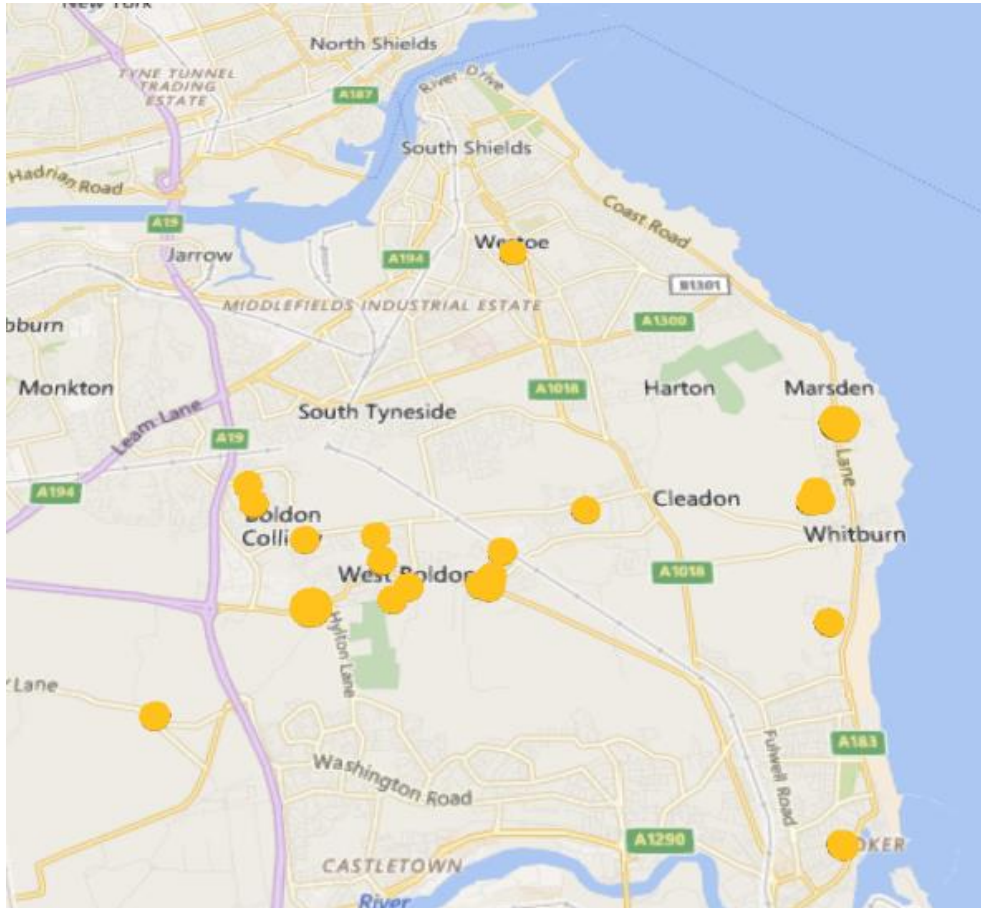

East Boldon

Spaces	71
Ave occupancy	83%
Max occupancy	100%
Ave dwell time	5.5 hrs
% Using Metro	100%

	Distance travelled to station km's	Time in Minutes (Driving @ 8am Monday)
Minimum	0.2	1
1st Quartile	1.5	4
Median	3.7	9
3rd Quartile	5.7	10
Maximum	13.7	23